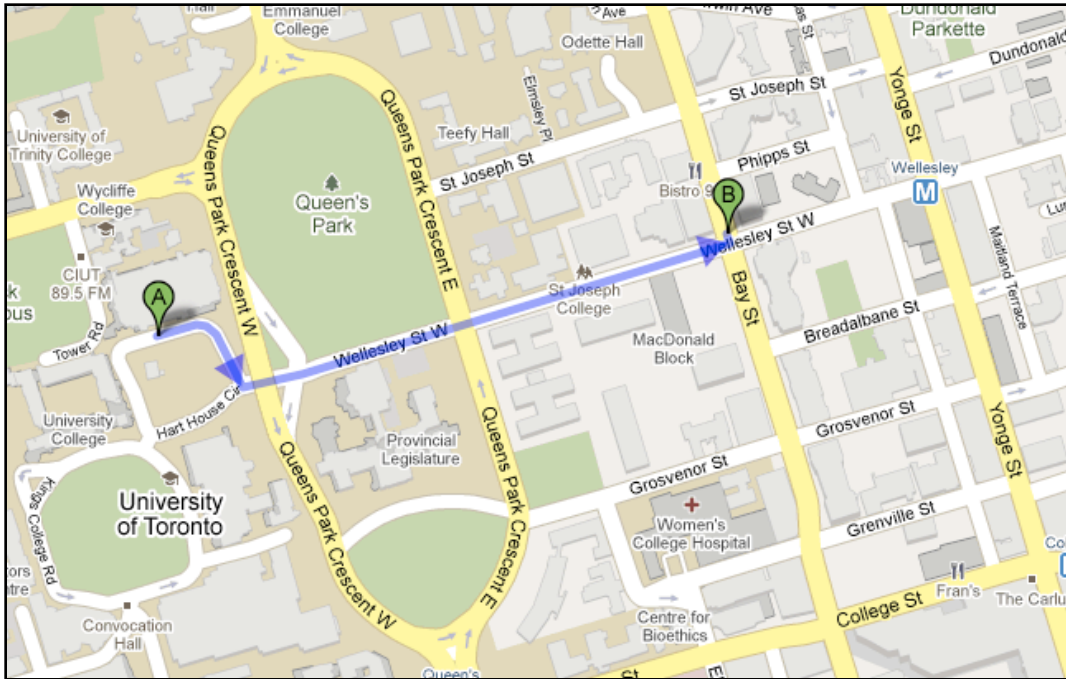

Map Directions from Hart House (A) to Sutton Place Hotel (B)

approx. 700 meters, 8 minutes on foot

Sutton Place Hotel - Second Floor Map